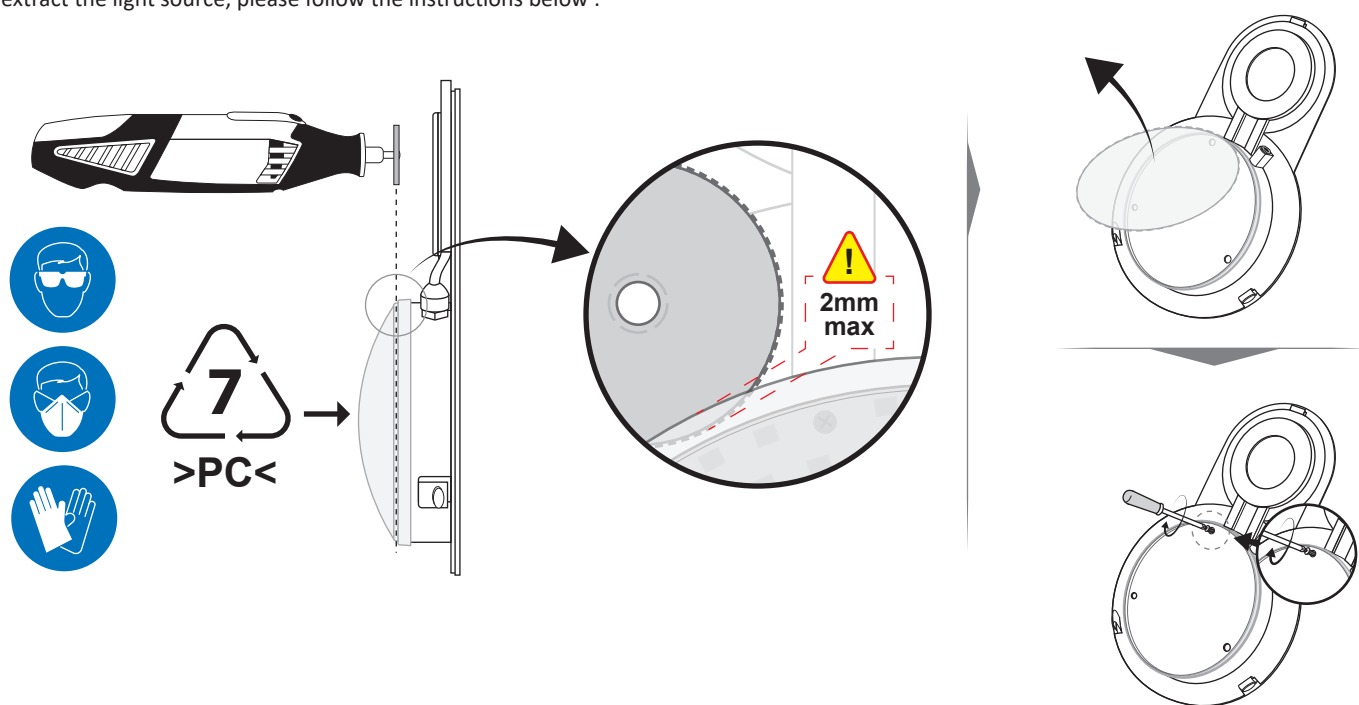

LED PROJECTOR KIT FOR ABOVE GROUND POOL – WHITE LIGHTING

Model : **501498**
 Type : 18 LED Samsung 5630 / 120°
 Color : cold white 6500K
 Control : On/Off
 Functions : N/A
 Material : Fixture and lens in polycarbonate (PC), cover in ASA
 Fixing on 1,5" outlet fitting
 ~230V/~12V – 20VA plug transformer
 6m HO5RNF cable 2x1mm²
 HS code : 9405403990
 Bar code : 3700450501498

CONTENTS OF THE PACKAGING

DIMENSIONS

PACKING

Part Number	Box	Weight	Size	Carton	Weight	Size	Pallet	Weight	Size
501498	1U	2,35kg	38x38x9,5cm	6U	14,6kg	54x40x40cm	150U	366kg	100x120x220cm

PHOTOMETRY

Ra (IRC) : 83
 Beam angle : 120°
 Nominal luminous flux : 1000 lumens max.
 Extractable light source : PHSW-LED
 Light source energy class : E
 This swimming pool luminaire contains an extractable LED light source of type PHSW-LED and energy class (E)

ELECTRICAL PARAMETERS

Instant power max : 14W
 Input voltage : ~12V(AC) 50/60Hz
 PF max : 0,8
 Mini power supply with ~12V(AC) [(Pi /PF)+20%] : 20VA
 Classe électrique : III

CONNECTION

OTHER PARAMETERS

Protection index : IP68
 LED life span : 15 000h
 On/Off cycles : > 100 000
 Use : This pool light is designed for use in permanent immersion in water with a IP68 waterproof rating. The spin welding assembly process of the optical part with its support, does not allow its reparability. The light source is not replaceable and in case of failure, it is necessary change all the luminaire.

CERTIFICATION

EMC 2014/30/EU Directive.
 LVD 2014/35/EU Directive.
 EN60598-1 / EN60598-2-18 Norm in all its modifications.

VARIOUS

To extract the light source, please follow the instructions below :

PRINCIPLE OF INSTALLATION