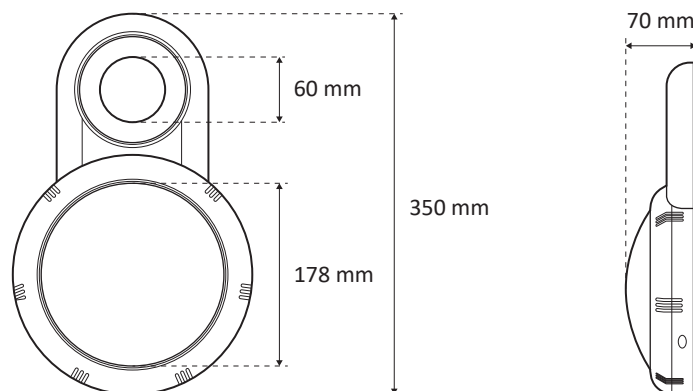

LED PROJECTOR KIT FOR ABOVE GROUND POOL – WHITE LIGHTING

Model : **501498**
 Type : 18 LED Samsung 5630 / 120°
 Color : cold white 6500K
 Control : On/Off
 Functions : N/A
 Material : Fixture and lens in polycarbonate (PC), cover in ASA
 Fixing on 1,5" outlet fitting
 ~230V/~12V – 20VA plug transformer
 6m HO5RNF cable 2x1mm²
 HS code : 9405403990
 Bar code : 3700450501498

CONTENTS OF THE PACKAGING

DIMENSIONS

PACKING

Part Number	Box	Weight	Size	Carton	Weight	Size	Pallet	Weight	Size
501498	1U	2,35kg	38x38x9,5cm	6U	14,6kg	54x40x40cm	150U	366kg	100x120x220cm

PHOTOMETRY

Ra (IRC) : 83
 Beam angle : 120°
 Nominal luminous flux : 1000 lumens max.
 Extractable light source : PHSW-LED
 Light source energy class : E
 This swimming pool luminaire contains an extractable LED light source of type PHSW-LED and energy class (E)

ELECTRICAL PARAMETERS

Instant power max : 14W
 Input voltage : ~12V(AC) 50/60Hz
 PF max : 0,8
 Mini power supply with ~12V(AC) [(Pi /PF)+20%] : 20VA
 Classe électrique : III

CONNECTION

OTHER PARAMETERS

Protection index : IP68
 LED life span : 15 000h
 On/Off cycles : > 100 000
 Use : This pool light is designed for use in permanent immersion in water with a IP68 waterproof rating. The spin welding assembly process of the optical part with its support, does not allow its reparability. The light source is not replaceable and in case of failure, it is necessary change all the luminaire.