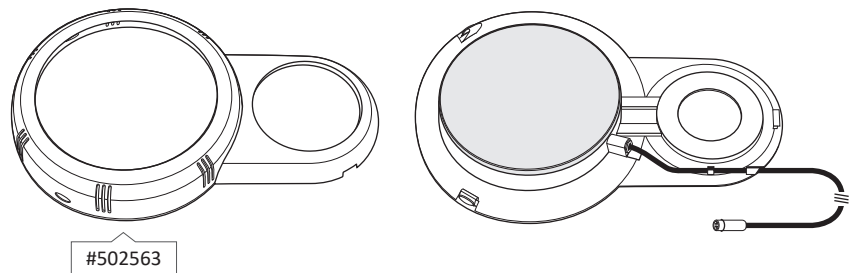

LED PROJECTOR KIT FOR ABOVE GROUND POOL – WHITE LIGHTING

Model : **501498**
 Type : 18 LED Samsung 5630 / 120°
 Color : cold white 6500K
 Control : On/Off
 Functions : N/A
 Material : Fixture and lens in polycarbonate (PC), cover in ASA
 Fixing on 1,5" outlet fitting
 ~230V/~12V – 20VA plug transformer
 6m HO5RNF cable 2x1mm²
 HS code : 9405403990
 Bar code : 3700450501498

CONTENTS OF THE PACKAGING

DIMENSIONS

PACKING

Part Number	Box	Weight	Size	Carton	Weight	Size	Pallet	Weight	Size
501498	1U	2,35kg	38x38x9,5cm	6U	14,6kg	54x40x40cm	150U	366kg	100x120x220cm

PHOTOMETRY

Ra (IRC) : 83
 Beam angle : 120°
 Nominal luminous flux : 1000 lumens max.
 Extractable light source : PHSW-LED
 Light source energy class : E
 This swimming pool luminaire contains an extractable LED light source of type PHSW-LED and energy class (E)

ELECTRICAL PARAMETERS

Instant power max : 14W
 Input voltage : ~12V(AC) 50/60Hz
 PF max : 0,8
 Mini power supply with ~12V(AC) [(Pi /PF)+20%] : 20VA
 Classe électrique : III

CONNECTION

OTHER PARAMETERS

Protection index : IP68
 LED life span : 15 000h
 On/Off cycles : > 100 000
 Use : This pool light is designed for use in permanent immersion in water with a IP68 waterproof rating. The spin welding assembly process of the optical part with its support, does not allow its reparability. The light source is not replaceable and in case of failure, it is necessary change all the luminaire.