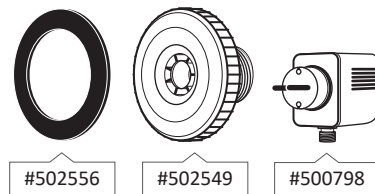

LED PROJECTOR KIT FOR ABOVE GROUND POOL – WHITE LIGHTING

Model : **501498**
 Type : 18 LED Samsung 5630 / 120°
 Color : cold white 6500K
 Control : On/Off
 Functions : N/A
 Material : Fixture and lens in polycarbonate (PC), cover in ASA
 Fixing on 1,5" outlet fitting
 ~230V/~12V – 20VA plug transformer
 6m HO5RNF cable 2x1mm²
 HS code : 9405403990
 Bar code : 3700450501498

CONTENTS OF THE PACKAGING

DIMENSIONS

PACKING

Part Number	Box	Weight	Size	Carton	Weight	Size	Pallet	Weight	Size
501498	1U	2,35kg	38x38x9,5cm	6U	14,6kg	54x40x40cm	150U	366kg	100x120x220cm

PHOTOMETRY

Ra (IRC) : 83
 Beam angle : 120°
 Nominal luminous flux : 1000 lumens max.
 Extractable light source : PHSW-LED
 Light source energy class : E
 This swimming pool luminaire contains an extractable LED light source of type PHSW-LED and energy class (E)

ELECTRICAL PARAMETERS

Instant power max : 14W
 Input voltage : ~12V(AC) 50/60Hz
 PF max : 0,8
 Mini power supply with ~12V(AC) [(Pi /PF)+20%] : 20VA
 Classe électrique : III

CONNECTION

OTHER PARAMETERS

Protection index : IP68
 LED life span : 15 000h
 On/Off cycles : > 100 000
 Use : This pool light is designed for use in permanent immersion in water with a IP68 waterproof rating. The spin welding assembly process of the optical part with its support, does not allow its reparability. The light source is not replaceable and in case of failure, it is necessary change all the luminaire.