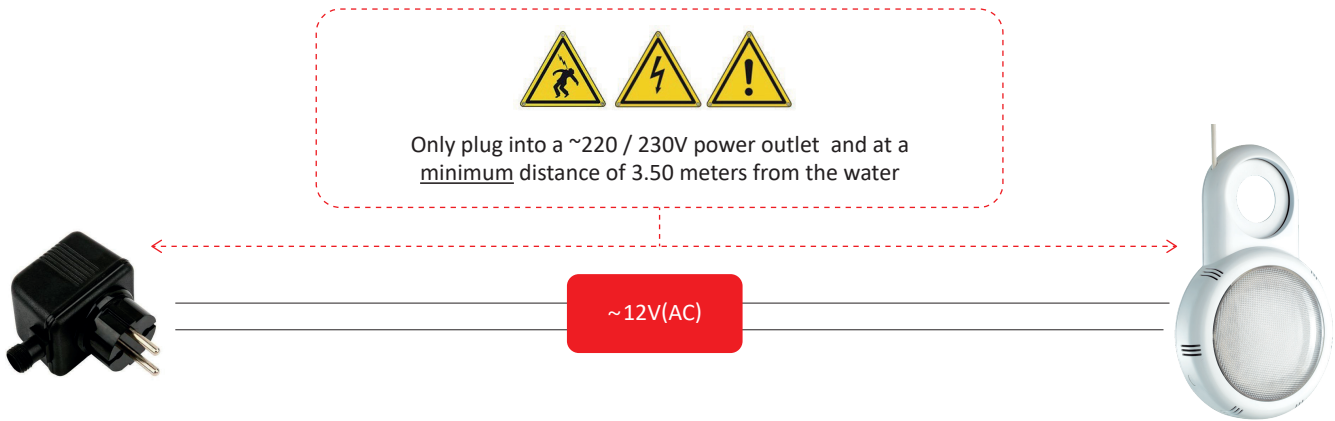

LED PROJECTOR KIT FOR ABOVE GROUND POOL – WHITE LIGHTING

Model : **501498**
 Type : 18 LED Samsung 5630 / 120°
 Color : cold white 6500K
 Control : On/Off
 Functions : N/A
 Material : Fixture and lens in polycarbonate (PC), cover in ASA
 Fixing on 1,5" outlet fitting
 ~230V/~12V – 20VA plug transformer
 6m HO5RNF cable 2x1mm²
 HS code : 9405403990
 Bar code : 3700450501498

CONTENTS OF THE PACKAGING

DIMENSIONS

PACKING

Part Number	Box	Weight	Size	Carton	Weight	Size	Pallet	Weight	Size
501498	1U	2,35kg	38x38x9,5cm	6U	14,6kg	54x40x40cm	150U	366kg	100x120x220cm

PHOTOMETRY

Ra (IRC) : 83
 Beam angle : 120°
 Nominal luminous flux : 1000 lumens max.
 Extractable light source : PHSW-LED
 Light source energy class : E
 This swimming pool luminaire contains an extractable LED light source of type PHSW-LED and energy class (E)

ELECTRICAL PARAMETERS

Instant power max : 14W
 Input voltage : ~12V(AC) 50/60Hz
 PF max : 0,8
 Mini power supply with ~12V(AC) [(Pi /PF)+20%] : 20VA
 Classe électrique : III

CONNECTION

OTHER PARAMETERS

Protection index : IP68
 LED life span : 15 000h
 On/Off cycles : > 100 000
 Use : This pool light is designed for use in permanent immersion in water with a IP68 waterproof rating. The spin welding assembly process of the optical part with its support, does not allow its reparability. The light source is not replaceable and in case of failure, it is necessary change all the luminaire.