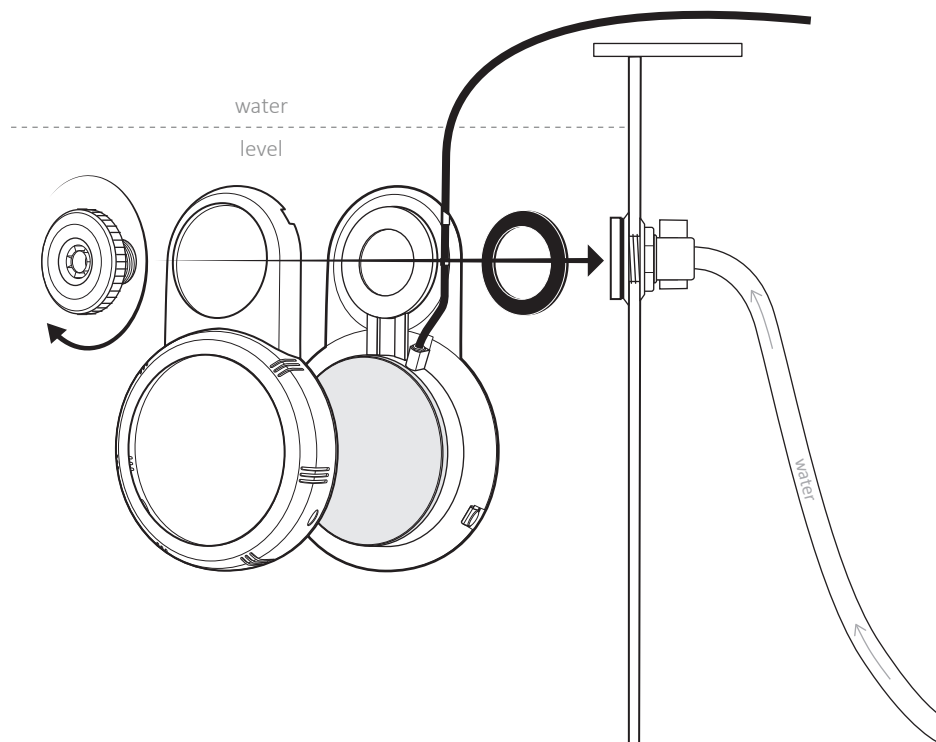

LED PROJECTOR KIT FOR ABOVE GROUND POOL – WHITE LIGHTING

Model : **501498**
 Type : 18 LED Samsung 5630 / 120°
 Color : cold white 6500K
 Control : On/Off
 Functions : N/A
 Material : Fixture and lens in polycarbonate (PC), cover in ASA
 Fixing on 1,5" outlet fitting
 ~230V/~12V – 20VA plug transformer
 6m HO5RNF cable 2x1mm²
 HS code : 9405403990
 Bar code : 3700450501498

CONTENTS OF THE PACKAGING

DIMENSIONS

PACKING

Part Number	Box	Weight	Size	Carton	Weight	Size	Pallet	Weight	Size
501498	1U	2,35kg	38x38x9,5cm	6U	14,6kg	54x40x40cm	150U	366kg	100x120x220cm

PHOTOMETRY

Ra (IRC) : 83
 Beam angle : 120°
 Nominal luminous flux : 1000 lumens max.
 Extractable light source : PHSW-LED
 Light source energy class : E
 This swimming pool luminaire contains an extractable LED light source of type PHSW-LED and energy class (E)

ELECTRICAL PARAMETERS

Instant power max : 14W
 Input voltage : ~12V(AC) 50/60Hz
 PF max : 0,8
 Mini power supply with ~12V(AC) [(Pi /PF)+20%] : 20VA
 Classe électrique : III

CONNECTION

OTHER PARAMETERS

Protection index : IP68
 LED life span : 15 000h
 On/Off cycles : > 100 000
 Use : This pool light is designed for use in permanent immersion in water with a IP68 waterproof rating. The spin welding assembly process of the optical part with its support, does not allow its reparability. The light source is not replaceable and in case of failure, it is necessary change all the luminaire.

CERTIFICATION

EMC 2014/30/EU Directive.
 LVD 2014/35/EU Directive.
 EN60598-1 / EN60598-2-18 Norm in all its modifications.

VARIOUS

To extract the light source, please follow the instructions below :

PRINCIPLE OF INSTALLATION