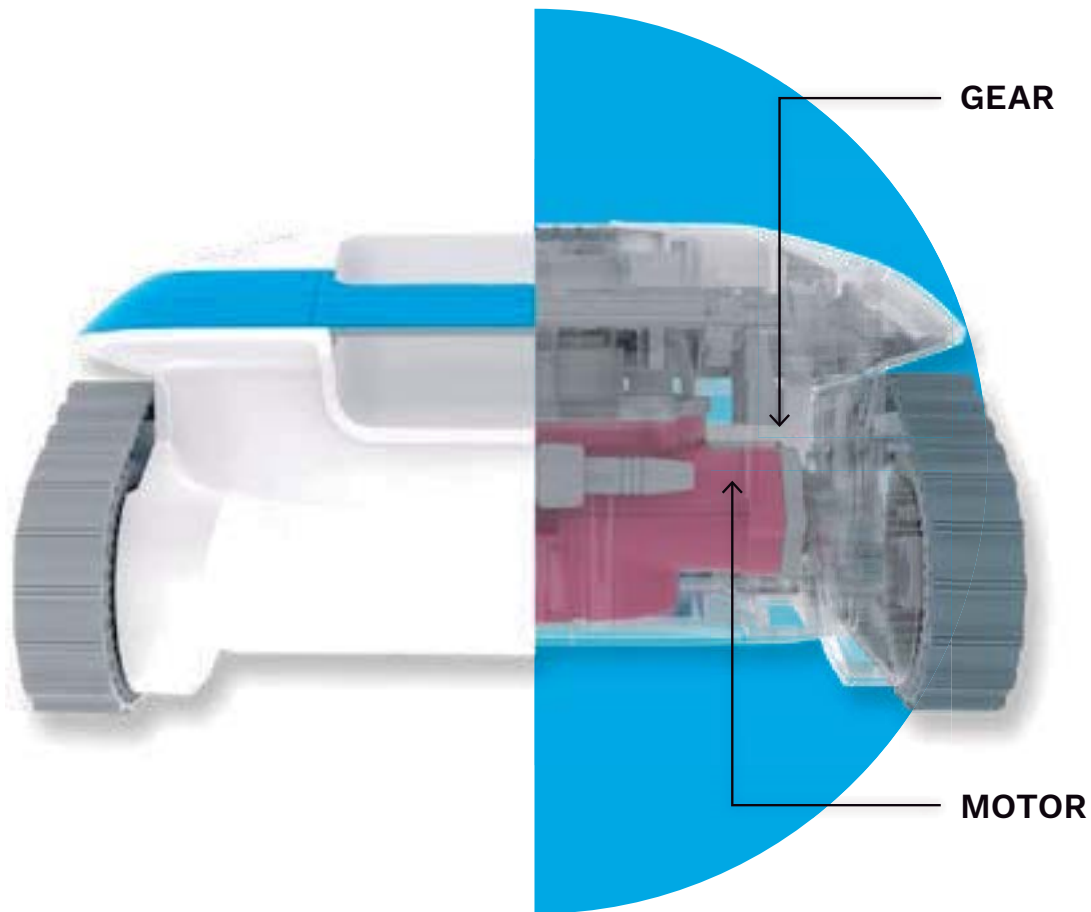

LAVENDER

FLAMINGO

RED CHERRY

APRICOT

A WHOLE LOT OF TECHNOLOGY PACKED INTO LESS THAN 13 LBS.

PLANETARY GEAR TECHNOLOGY

Cosmy robots are equipped with two stage planetary gear technology, a drive system that offers greater efficiency and better precision; combined with two drive motors and a powerful pump, Cosmy is one of the most reliable robotic cleaners on the market.

This system is the ideal solution for fast, optimized travel, unmatched cleaning and unrivalled reliability.

ENERGY EFFICIENT

With their rapid and logical travel mode and powerful suction, Cosmy robotic cleaners work fast. Cleaning cycles are short, consume less energy, and yield a flawless result.